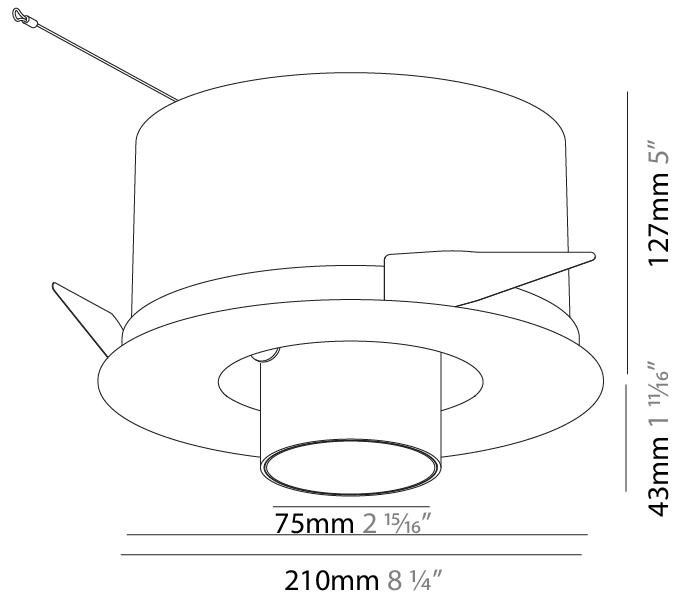

GENERAL

Series: Imagine
 Subseries: Imagine Round
 Brand: Prolight
 Division: Architectural
 Mounting Type: Recessed
 Mounting Location: Ceiling
 Subcategory: Spots

PHYSICAL

Shape: Round
 Diameter (mm): 210
 Diameter (in): 8 1/4
 Height (mm): 170
 Height (in): 6 11/16
 Ceiling Thickness (mm): 10 / 12.5 / 15
 Ceiling Thickness (in): 3/8 or 1/2 or 9/16
 Min. Recessing Depth (mm): 140
 Min. Recessing Depth (in): 5 1/2
 Light Distribution: Adjustable / Indirect
 Weight (kg): 1.4
 Weight (lbs): 3.09
 Fixture Finish: SSR / BKV / CWI / CRY / HAB / UFT / ITA / RUA / FTG / MYG / LOD / PUS / FRO / FUP / KIA / POP / BLS / SPG / MEY / GOH / GUM / CHC / COM / ABZ / JAG / OBR / MOS / ROR
 Fixture Material: Aluminum Die Cast
 Cut-out Measurements: D. - 190mm / 7 1/2"

OPTICAL

Reflector°: 12
 Optic°: Lens Pack - No Lens / Linear Spread Lens / Honeycomb / Spread Lens
 Adjustability: Rotational 355°; Tilt 45°

RATINGS AND CERTIFICATIONS

Certified By: Certified for North American Standards
 IP rating: IP20