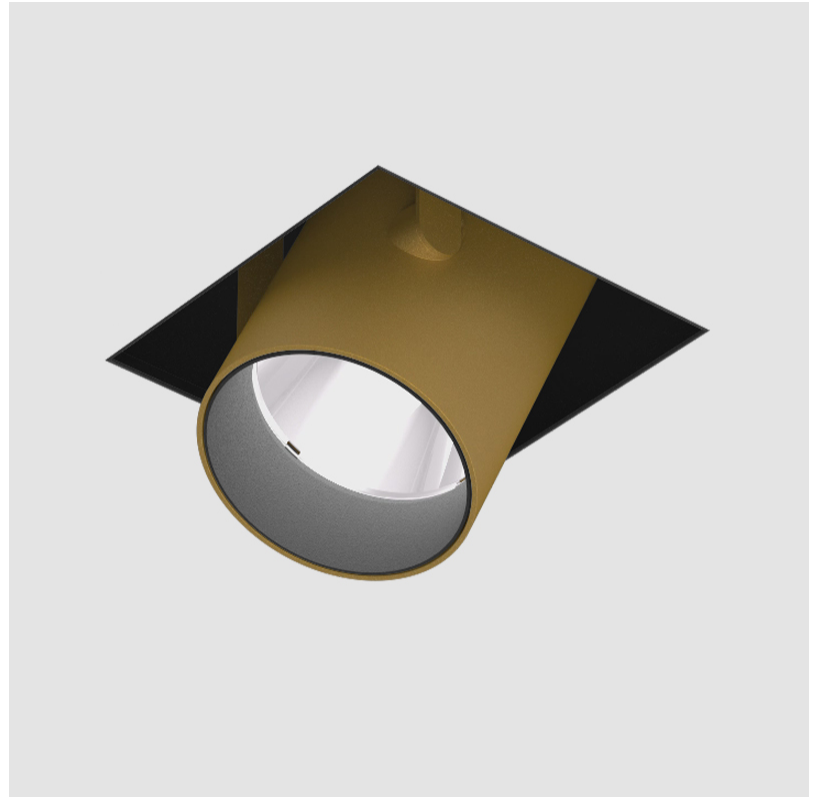

ELECTRICAL

Lamp Type: LED (Zhaga Standard)
Input Wattage (W): 23.1
Total Output Wattage (W): 18.7
Dimming: Tri-Mode (Non-Dimming and Phase Dimming (120Vac only) and 0-10V Dimming)
Driver Included: No
Driver Location: Recessed Housing
Driver Type: Constant Current - Universal
Driver Class: Class 2
Housing: See components
Input Voltage (V): 120 - 277
Constant Current (MA): 500

LED

Number of LEDs: 1
Color Temperature (°K): 2700 / 3000 / 3500 / 4000
Max. Delivered Lumen (lm): 1490 / 1530 / 1607 / 1640
CRI: >90 CRI
Lamp Life (hrs): 50000
Upon Request: Special Color Temperature

OPTICAL

Reflector: 20 / 40 / 60
Adjustability: Rotational 355°; Tilt 45°
Upon Request: Special Beam Angles

RATINGS AND CERTIFICATIONS

For international specifications by adding 'INT' at the end of the existing Model #. For assistance on 'custom' specifications, contact zteam@zaneen.com. In a constant effort to supply the best product, we reserve the right to change specifications or materials without notice. The most recent specification sheets are found at zaneen.com

PROJECT	_____
TYPE	_____
SPECIFIER	_____
QUANTITY	_____
DATE	_____

145mm 5 11/16"
10 | 12 1/2 | 15 | 25mm 3/8" 1/2" 9/16" 1"
225mm x 225mm 8 7/8" x 8 7/8"
355°
45°