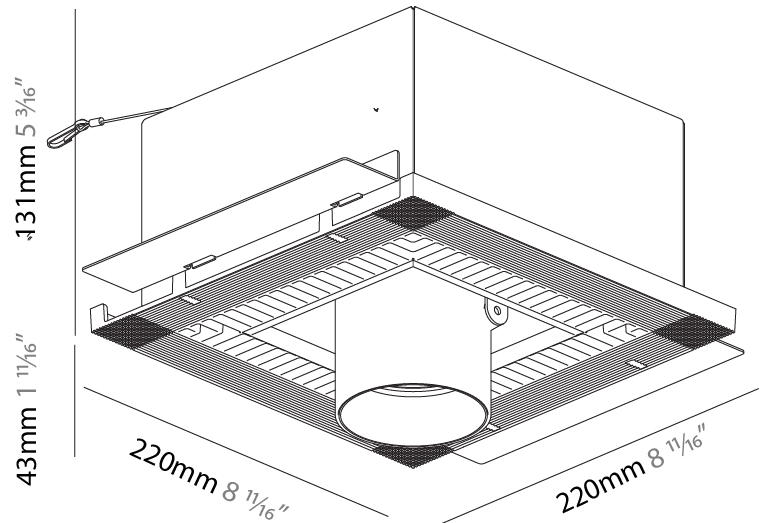

ELECTRICAL

Lamp Type: LED (Zhaga Standard)
Input Wattage (W): 23.1
Total Output Wattage (W): 18.7
Dimming: Tri-Mode (Non-Dimming and Phase Dimming (120Vac only) and 0-10V Dimming)
Driver Included: No
Driver Location: Recessed Housing
Driver Type: Constant Current - Universal
Driver Class: Class 2
Housing: See components
Input Voltage (V): 120 - 277
Constant Current (MA): 500

LED

Number of LEDs: 1
Color Temperature (°K): 2700 / 3000 / 3500 / 4000
Max. Delivered Lumen (lm): 1490 / 1530 / 1607 / 1640
CRI: >90 CRI
Lamp Life (hrs): 50000
Upon Request: Special Color Temperature

OPTICAL

Reflector: 20 / 40 / 60
Adjustability: Rotational 355°; Tilt 45°
Upon Request: Special Beam Angles

RATINGS AND CERTIFICATIONS

For international specifications by adding 'INT' at the end of the existing Model #. For assistance on 'custom' specifications, contact zteam@zaneen.com. In a constant effort to supply the best product, we reserve the right to change specifications or materials without notice. The most recent specification sheets are found at zaneen.com

PROJECT	_____
TYPE	_____
SPECIFIER	_____
QUANTITY	_____
DATE	_____

145mm 5 11/16"
10 | 12 1/2 | 15 | 25mm 3/8" 1/2" 9/16" 1"
225mm x 225mm 8 7/8" x 8 7/8"
355°
45°